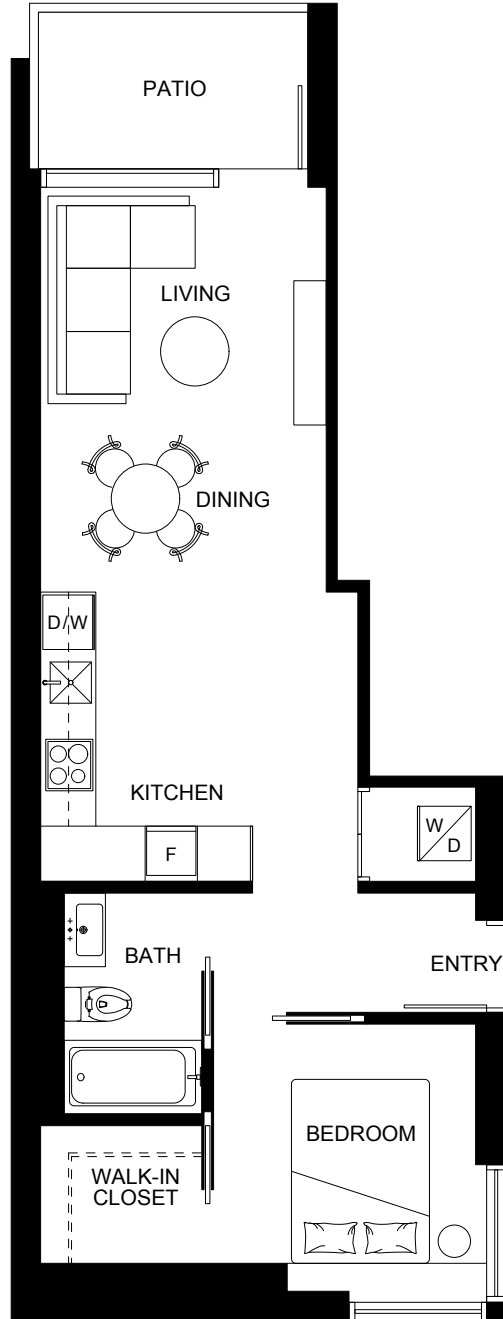

N1 - 1 BED

Interior: 577 sq.ft.

Outdoor: 61 sq.ft.

FLOOR 5, 6, 7